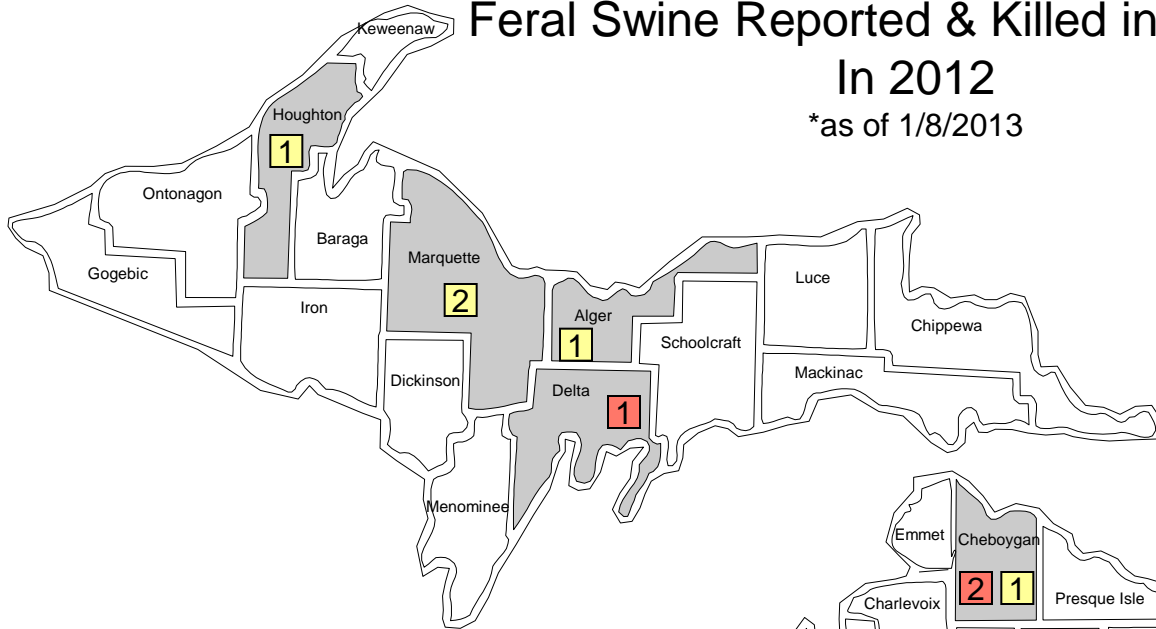

Feral Swine Reported & Killed in Michigan In 2012

*as of 1/8/2013

- Counties with Feral Swine Activity Reported (sightings, kills and/or damage)
- # Sightings Reported
- # Kills Reported